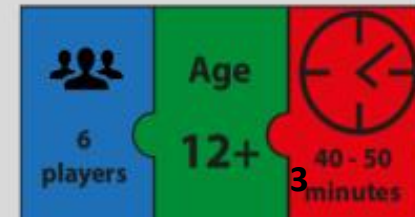

Zonnedak

Dorpsmolen

We-Energy Game

How can you make a city energy neutral?

Learn to play it in 10 minutes

- Contains
- 72 energy cards
 - 1 map of a Village
 - 1 map of a City
 - 1 Board
 - Rule book
 - 1 USB stick
 - Change cards
 - 2 Dices

its advantages and disadvantages and can affect the score of each player. But Beware! the change cards can change the current flow of the game, by blocking players, cards or changing the score.

we-energy.eu